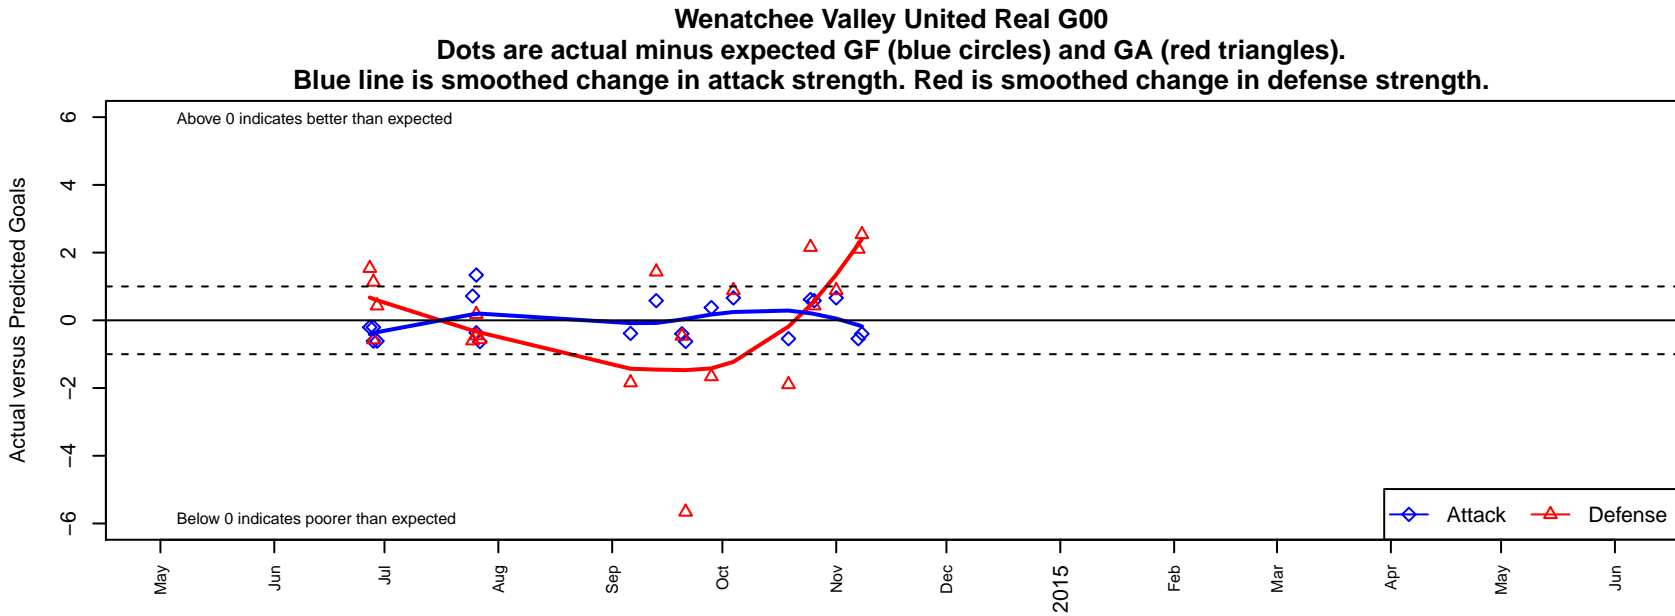

# Wenatchee Valley United Real G00

Wenatchee, WA  
 G00 total strength=819  
 attack=1.24 defense=0.92  
 fall league = PSPL Classic 1 U14

alt names used:  
 Wenatchee Valley United  
 Wenatchee Valley United SC Real  
 Wenatchee Valley United

Venues played:  
 2014 Yakima Mid Summer Classic GU14  
 2014 Crossfire Select Cup GU14 Silver  
 2014 PSPL Classic 1 U14

**attack and defense variance (black dot)  
relative to other teams  
and top 10 in region**