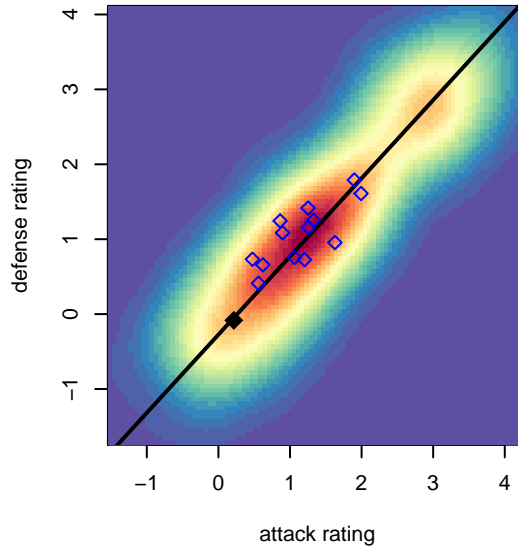

**attack and defense rating
relative to others at age
and all opponents in last 13 months**