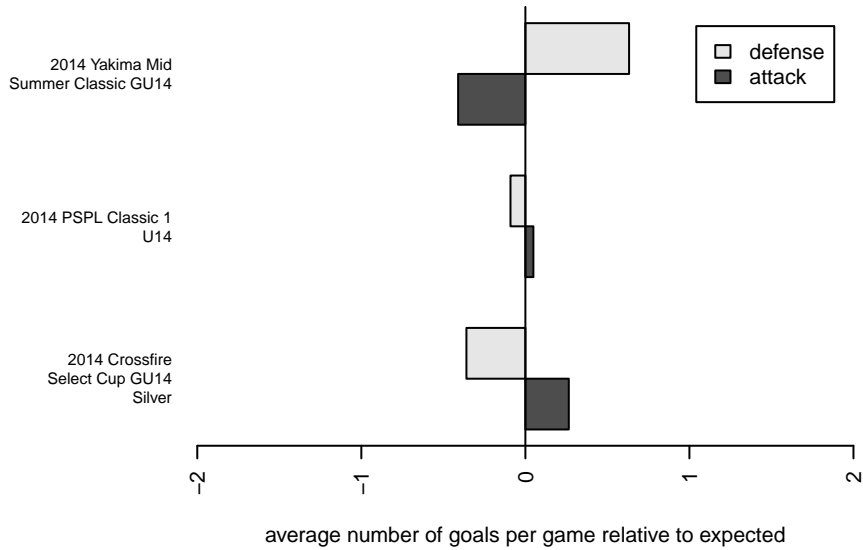

Performance relative to 13 month average