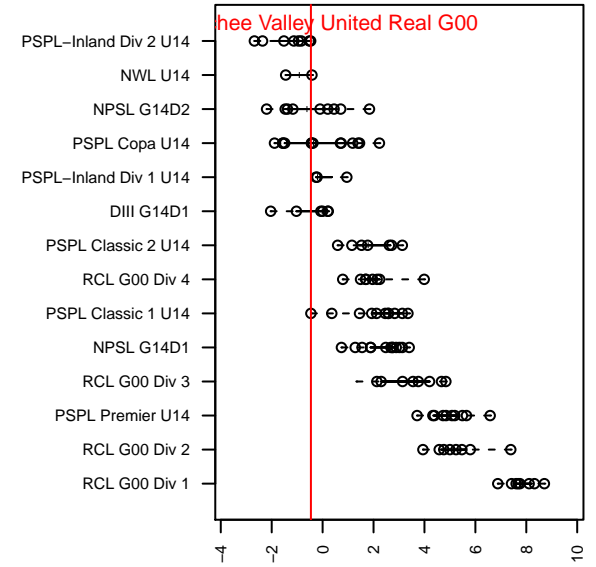

**attack and defense rating
relative to others at age
and all opponents in last 13 months**