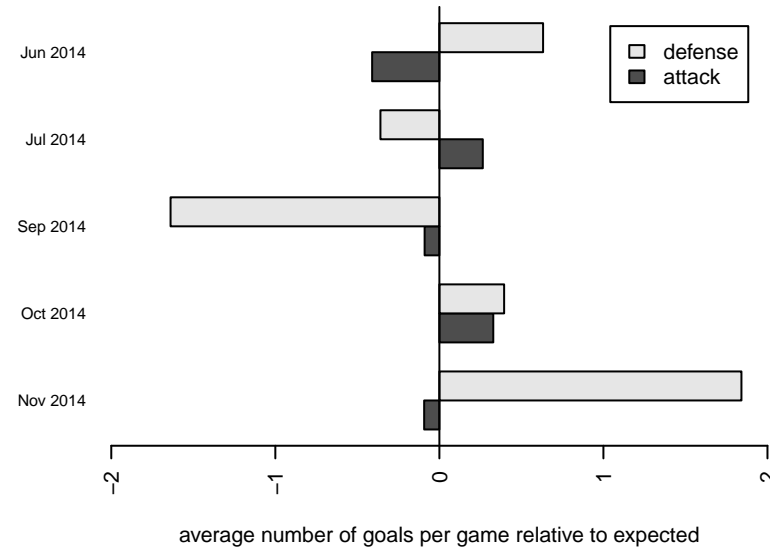

Performance relative to 13 month average